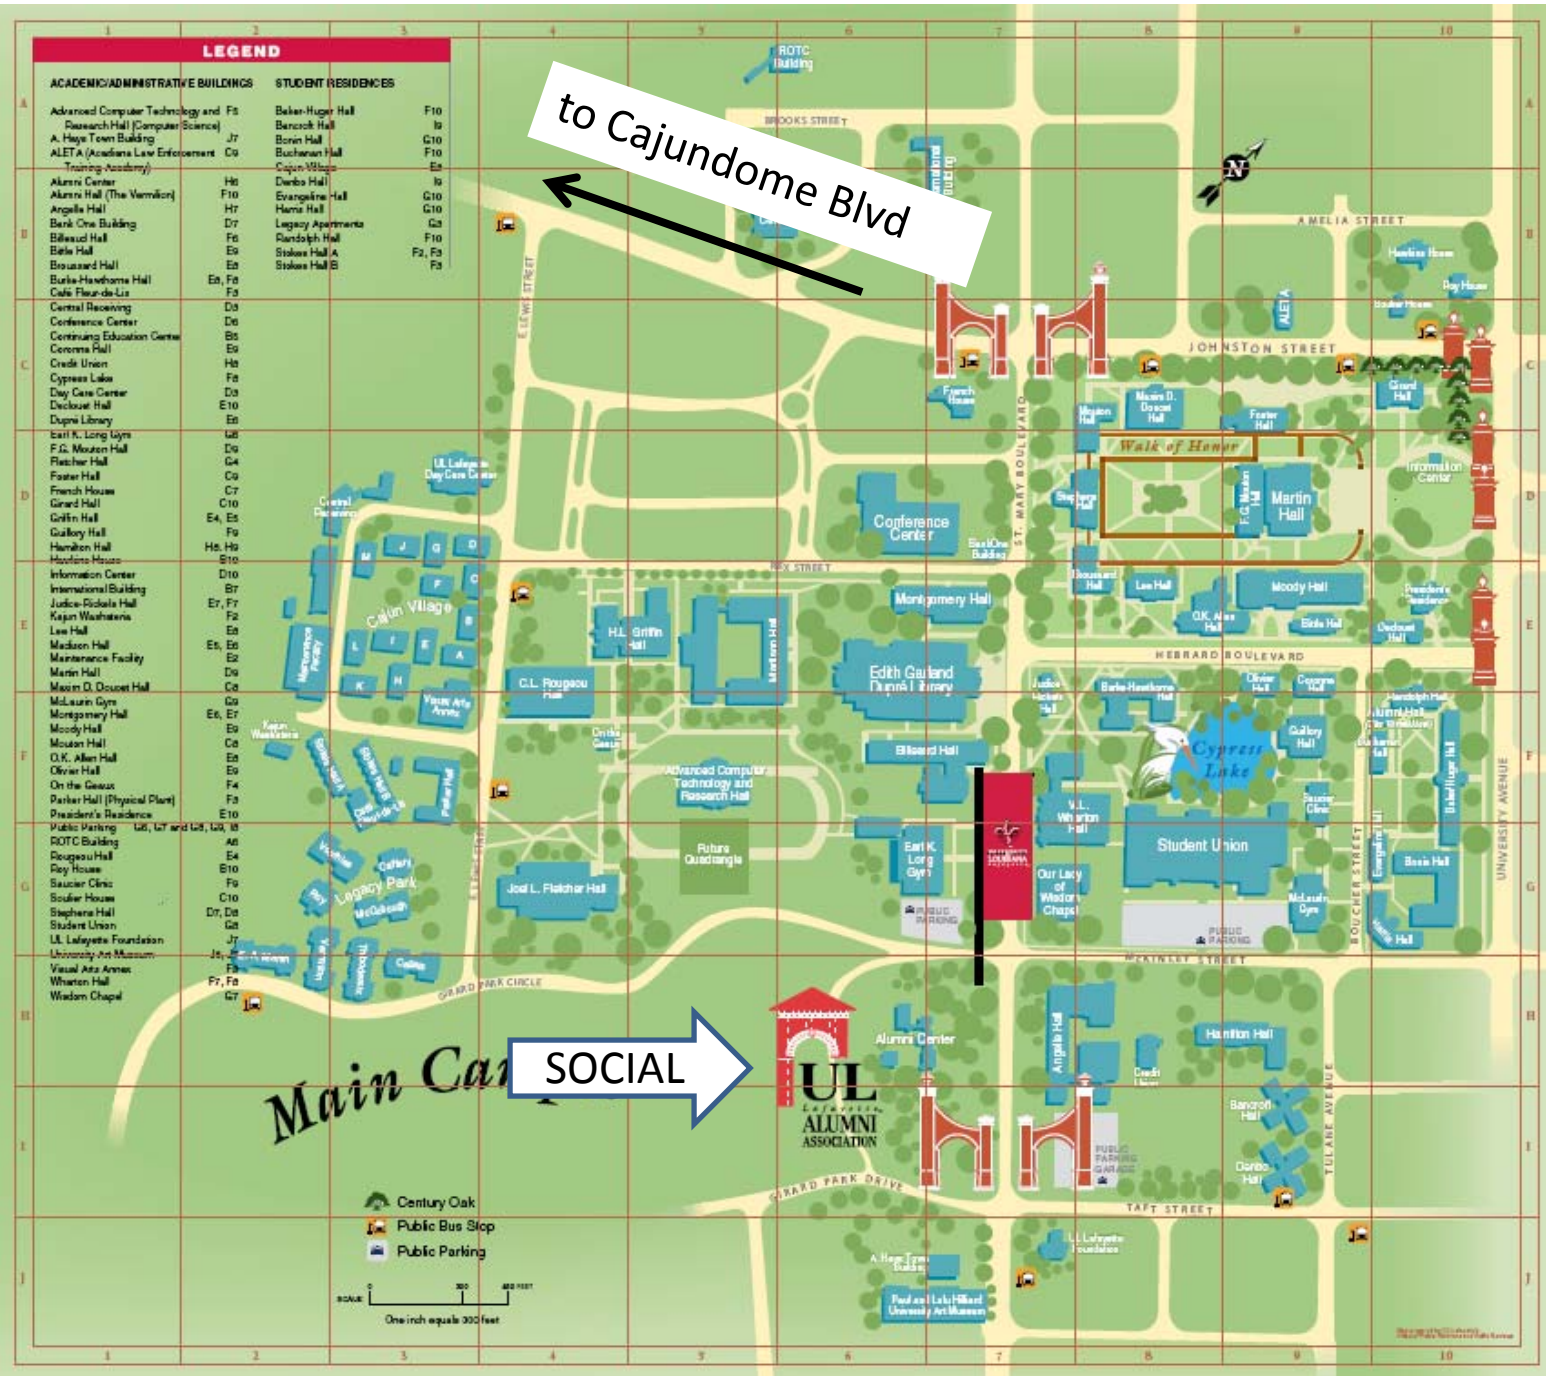

National Wetlands Center
Meeting and plant workshop

Estuarine Habitat and Coastal
Fisheries Center
Fx Assessment Workshop

Hilton Garden Inn

Social-Alumni Center
Main Campus

Social will be at the Alumni Center